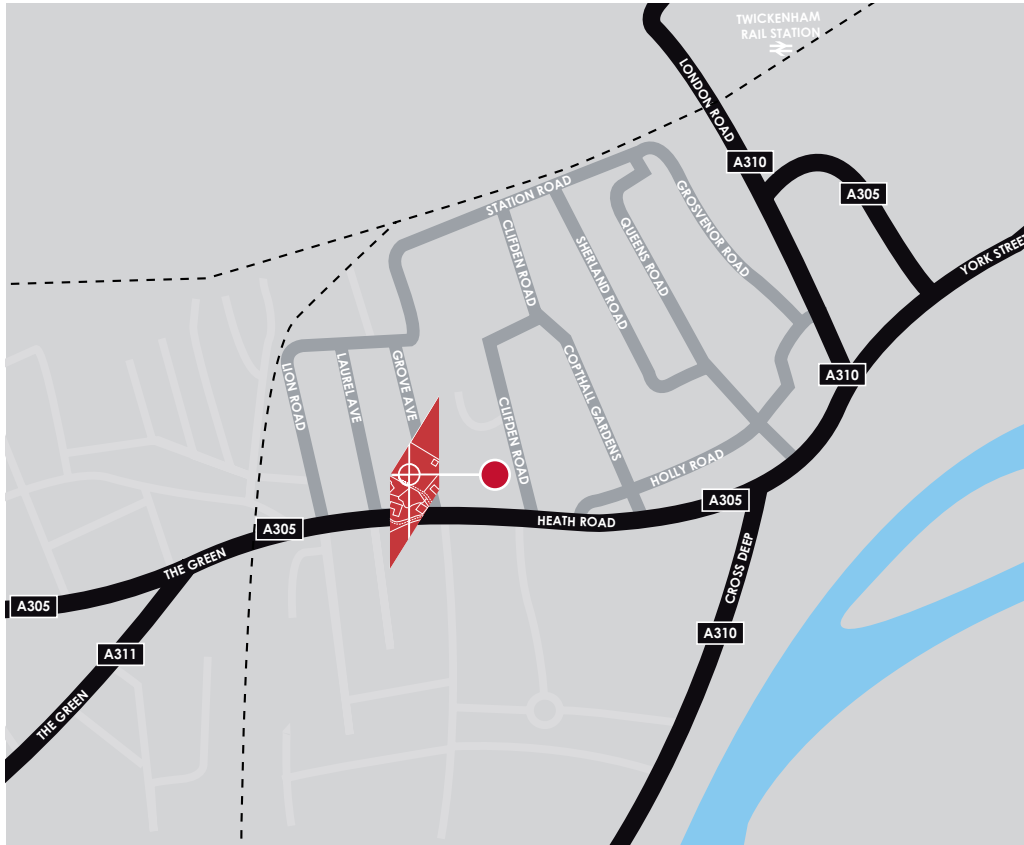

Contact details needed

TW1 4BW

for sat nav

UK House is situated on the corner of Clifden Road and Heath Road

HOW TO FIND US

By car from M25/M3

Exit at M25 Junction 12 onto the M3 London-bound

Continue to end of M3, which becomes the A316

Take the 2nd exit off the A316 signposted Twickenham

At roundabout take 3rd exit onto A305/Staines Road

Continue for approx. 2 miles, straight over at traffic lights staying on A305

Enter Twickenham

Continue under railway bridge

Follow King Street, becoming Heath Road past the traffic light junction

UK House can be found on the right hand side (above Dexters)

From Twickenham Train Station (approx. 10 mins walk)

Exit left back over the railway line
Follow London Road towards Twickenham centre

Keep right at the road junction onto King Street

Follow King Street, becoming Heath Road past the traffic light junction

UK House can be found on the right hand side (adjacent to Dexters)